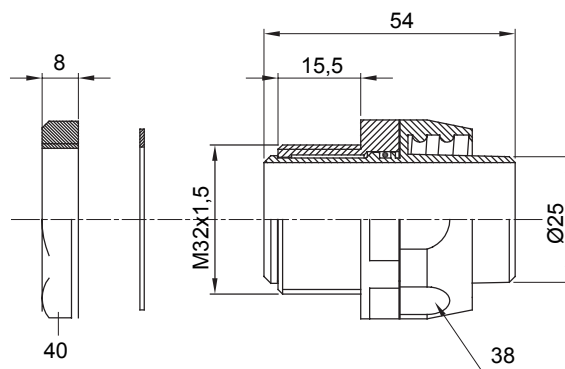

Straight and revolving coupling device for sheath with IP54 protection degree.

Colour	Grey RAL 7035	IP degree	IP54
ISO pitch	M 32x1.5	Sheath Ø (mm)	25
Type of pitch	M32	Type	Revolving
Electrocod	210		

DIMENSIONAL